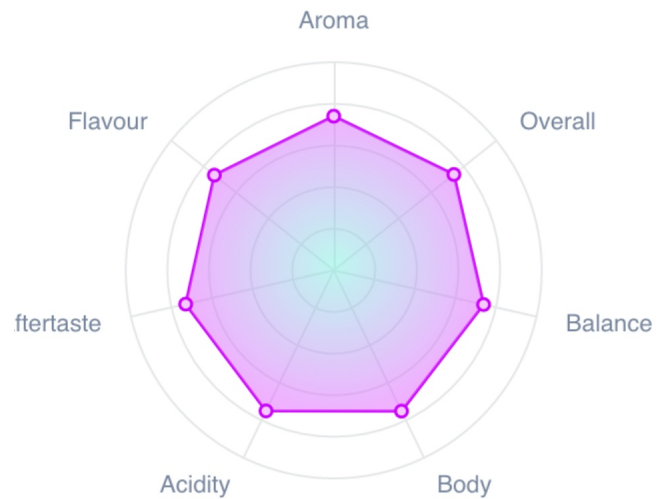

POWERED BY PROFILEPRINT

Lot: SG-0012 - SOLANGE PERON

Last specimen scanned on 01 Oct 2025 11:59 (UTC)

SCA Score ✨

TOTAL SCORE
81.84

Aroma	7.41
Flavour	7.34
Aftertaste	7.30
Acidity	7.50
Body	7.51
Balance	7.39
Overall	7.39